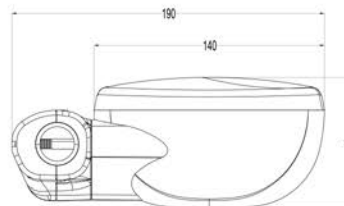

EL POSITION & DIRECTION - STOP LAMP EU FOR PIPE

Features

- 2 Functions: Position, Turn Indicator for the front lamp
- 3 Functions: Position, Turn Indicator, Brake for the rear lamp
- Homologated, ECE R6 R7
- 2K Injection Technology
- %97 recyclable
- New generation reflector and lens design
- Cables can be customized according to customer requests.
- Clear lens design on the direction side
- % 100 tested before delivery
- Decorative back cover

PARTS	PARTS NAME	PARTS NO
	EL POSITION & DIRECTION LAMP EU FOR PIPE UNBREAKABLE	0001.3206.XXX
	EL POSITION & DIRECTION LAMP EU FOR PIPE REGULAR	0001.3206.XXX
	EL POSITION & DIRECTION LAMP FOR PIPE SS	0001.3206.XXX
	EL STOP LAMP EU FOR PIPE UNBREAKABLE	0001.3406.XXX
	EL STOP LAMP EU FOR PIPE REGULAR	0001.3406.XXX
	EL STOP LAMP EU FOR PIPE SS	0001.3406.XXX