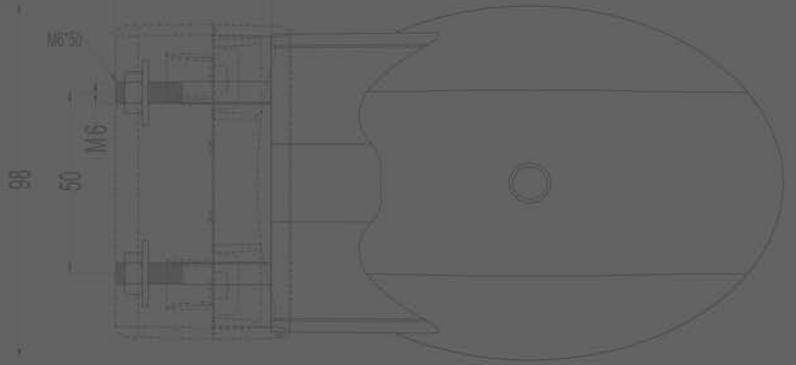

EL POSITION & DIRECTION - STOP LAMP EU FOR PIPE

Features

- 2 Functions: Position, Turn Indicator for the front lamp
- 3 Functions: Position, Turn Indicator, Brake for the rear lamp
- Homologated, ECE R6 R7
- 2K Injection Technology
- %97 recyclable
- New generation reflector and lens design
- Cables can be customized according to customer requests.
- Clear lens design on the direction side
- % 100 tested before delivery
- Decorative back cover

PARTS	PARTS NAME	PARTS NO
	EL POSITION & DIRECTION LAMP EU FOR PIPE UNBREAKABLE	0001.3206.XXX
	EL POSITION & DIRECTION LAMP EU FOR PIPE REGULAR	0001.3206.XXX
	EL POSITION & DIRECTION LAMP FOR PIPE SS	0001.3206.XXX
	EL STOP LAMP EU FOR PIPE UNBREAKABLE	0001.3406.XXX
	EL STOP LAMP EU FOR PIPE REGULAR	0001.3406.XXX
	EL STOP LAMP EU FOR PIPE SS	0001.3406.XXX