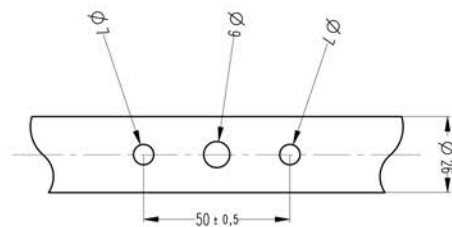

EL POSITION & DIRECTION - STOP LAMP EU FOR PIPE

Features

- 2 Functions: Position, Turn Indicator for the front lamp
- 3 Functions: Position, Turn Indicator, Brake for the rear lamp
- Homologated, ECE R6 R7
- 2K Injection Technology
- %97 recyclable
- New generation reflector and lens design
- Cables can be customized according to customer requests.
- Clear lens design on the direction side
- % 100 tested before delivery
- Decorative back cover

PARTS	PARTS NAME	PARTS NO
	EL POSITION & DIRECTION LAMP EU FOR PIPE UNBREAKABLE	0001.3206.XXX
	EL POSITION & DIRECTION LAMP EU FOR PIPE REGULAR	0001.3206.XXX
	EL POSITION & DIRECTION LAMP FOR PIPE SS	0001.3206.XXX
	EL STOP LAMP EU FOR PIPE UNBREAKABLE	0001.3406.XXX
	EL STOP LAMP EU FOR PIPE REGULAR	0001.3406.XXX
	EL STOP LAMP EU FOR PIPE SS	0001.3406.XXX